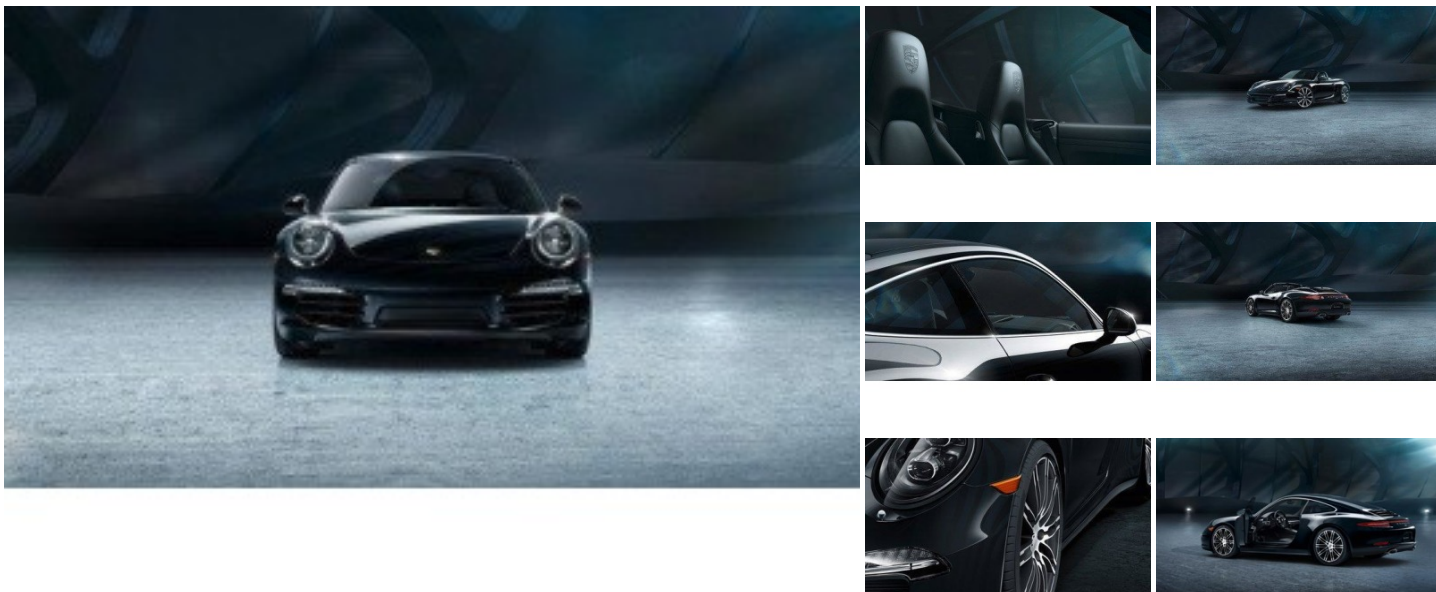

2016 Porsche 911 Carrera 4 Black Edition

Porsche Prestige

3535, ch. de la Côte-de-Liesse

Montréal, H4N 2N5

514.356.7777

<http://porsheprestige.com>

Vehicle Summary :

Price	\$130,000.00 CAD
Condition	used
Mileage	10 km
Exterior Colour	Jet Black Metallic
Interior Colour	Black leather front seats
Transmission	7-speed Porsche Doppelkupplung (PDK)
VIN (Vehicle Identification Number)	*****106423
Stock Number	16207
Fuel Economy	12.3 / 8.7 City/Hwy MPG

Additional Features :

- Xat - Sportdesign Package
- p07 - Adaptive Sport Seats Plus (18-way)
- 529 - Sportdesign Exterior Mirrors
- 581 - Luggage Net Passenger Footwell
- 630 - Light Design Package
- aj - Black Leather Front Seats
- efa - Pedals And Footrest In Aluminum
- 250 - Porsche Doppelkupplung (pdk)
- 559 - Side Window Trim In Aluminium High-gloss Finish
- 583 - Smoking Package
- xrt - 20-inch Sport Techno Wheel
- 2t - Jet Black Metallic
- 844 - Multi-function Steering Wheel
- base - 911 Carrera 4 Black Edition
- 345 - Steering Wheel Heating
- 446 - Wheel Caps
- 541 - Seat Ventilation (front)
- 625 - Porsche Entry & Drive
- 640 - Sport Chrono Package
- 653 - Electric Glass Slide/tilt Sunroof

- Fob Controls -inc: Trunk/hatch/tailgate And Windows
- Power 1st Row Windows W/driver And Passenger 1-touch Up/down
- Dual Stage Driver And Passenger Seat-mounted Side Airbags

<http://porsheprestige.com/inventory/used/Porsche+911+Carrera+4+Black+Edition+MontrC3A9a+QuC3A9bec+2016+Jet+Black+Metallic+621042>